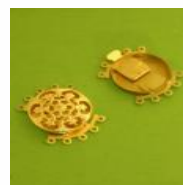

ESEMPIO SCOMPOSTO